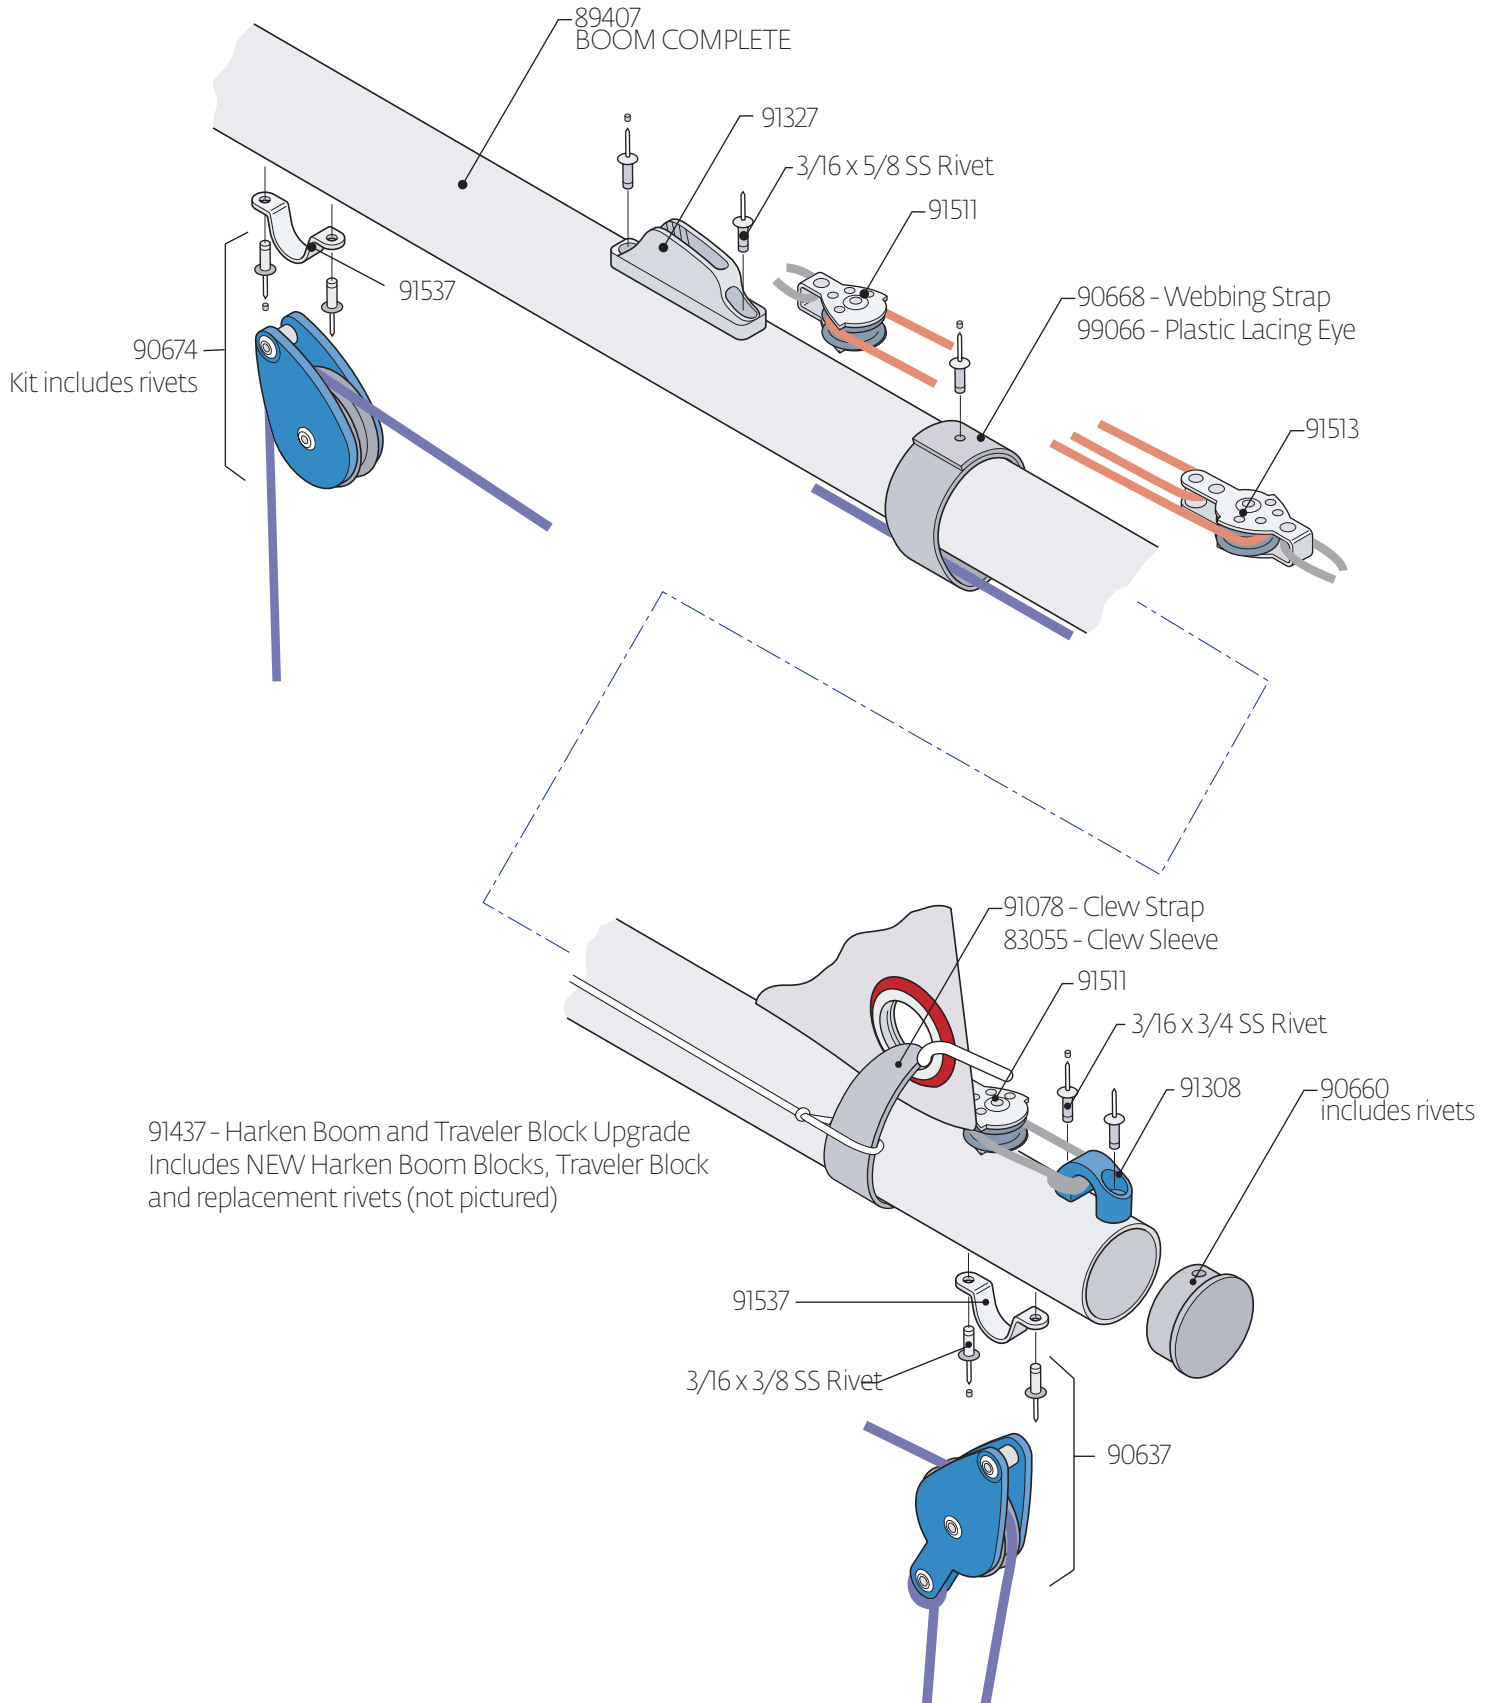

91009 Complete Autobailer

91351 Drain Bung Only

Laser Outhaul

Laser Race Outhaul

Laser XD Outhaul

Laser Gooseneck

Laser Vang

Laser Race Vang

Laser Rudder

LASER DRAIN PLUGS
With approximate year of use

- 91093 White Bayonette (2), used '70-'88
- 91086 RVO, Black (1), used '89-'97
- 91090 Holt, Grey (1), used '98-'01
- 91085 Beckson, Black (1), used '02-'07
- 91571 Holt Black used '08-current