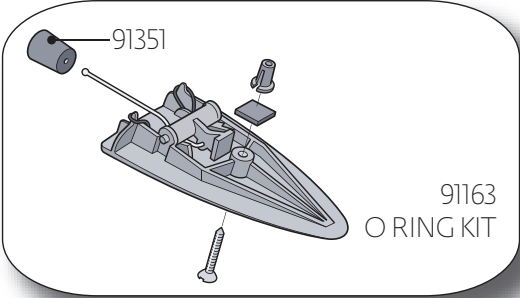

LASER HIKING STRAPS

- 91140 Blue with White Logo
- 91138 New Zealand Style
- 91139 Black nylon webbing
- 91141 Grey 5in
- 91142 Seitech strap
- 91143 White with Blue Logo
- 91293 XD style
- 91432 Blue with White Logo

91009 Complete Bailer Assembly