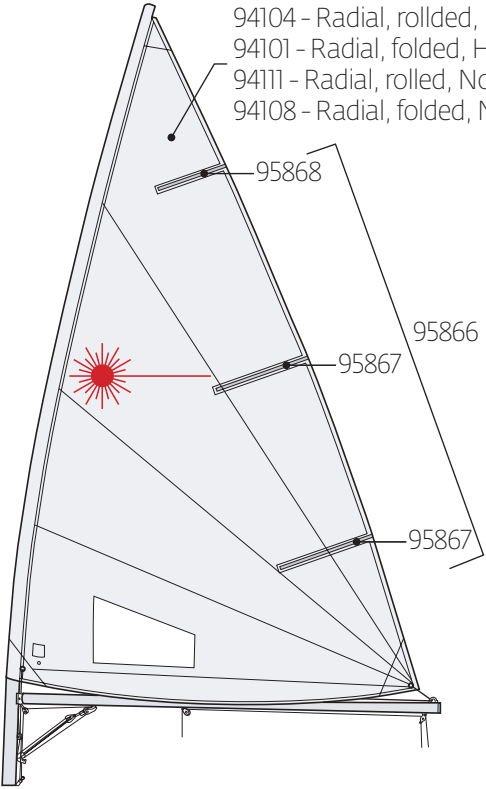

Laser Parts Locator

Laser Sails

- 94103 - Full rig, rolled, Hyde
- 94100 - Full rig, folded, Hyde
- 94110 - Full rig, rolled, North
- 94107 - Full rig, folded, North

- 94104 - Radial, rolled, Hyde
- 94101 - Radial, folded, Hyde
- 94111 - Radial, rolled, North
- 94108 - Radial, folded, North

- 94105 - 4.7, rolled, Hyde
- 94102 - 4.7, folded, Hyde
- 94112 - 4.7, rolled, North
- 94109 - 4.7, folded, North

- SAIL NUMBERS**
- 95843 9in, blue
 - 95844 9in, red
 - 95845 12in, blue
 - 95846 12in, red
 - 95853 12in, black