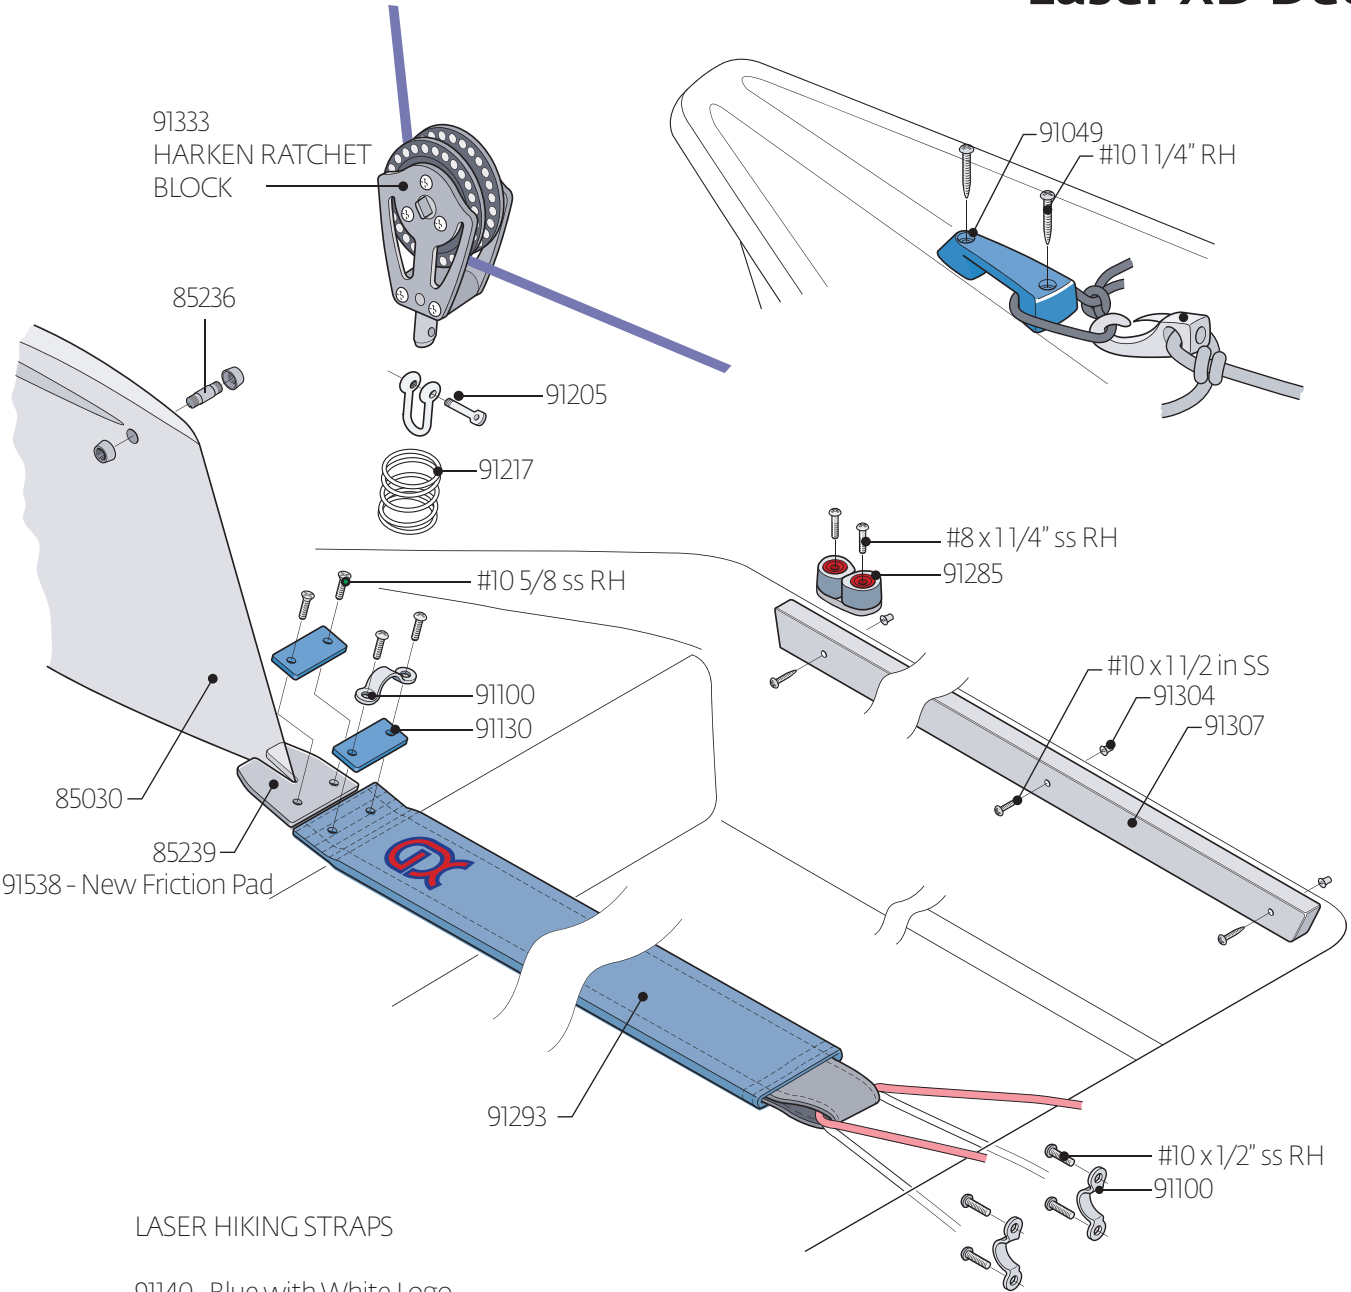

Laser XD Deck