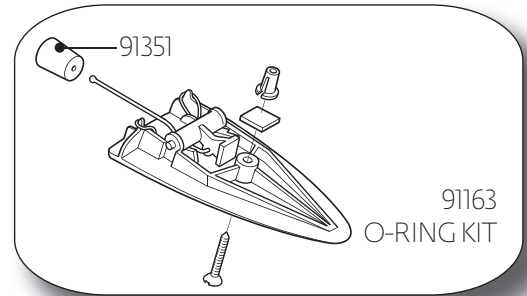

- SAIL BAGS**
- 95801 4.7 sailbag, white
 - 95802 Radail sailbag, red
 - 95803 Full rig sailbag, blue
 - 95869 Batten tips

Laser Deck

LASER HIKING STRAPS

- 91140 Blue with White Logo
- 91138 New Zealand Style
- 91139 Black nylon webbing
- 91141 Grey 5in
- 91142 Seitech strap
- 91143 White with Blue Logo
- 91293 XD style
- 91432 Blue with White Logo

91009 Complete Bailer Assembly

91351 Drain Bung Only

Laser Race Deck

LASER HIKING STRAPS

- 91140 Blue with White Logo
- 91138 New Zealand Style
- 91139 Black nylon webbing
- 91141 Grey 5in
- 91142 Seitech strap
- 91143 White with Blue Logo
- 91293 XD style
- 91432 Blue with White Logo