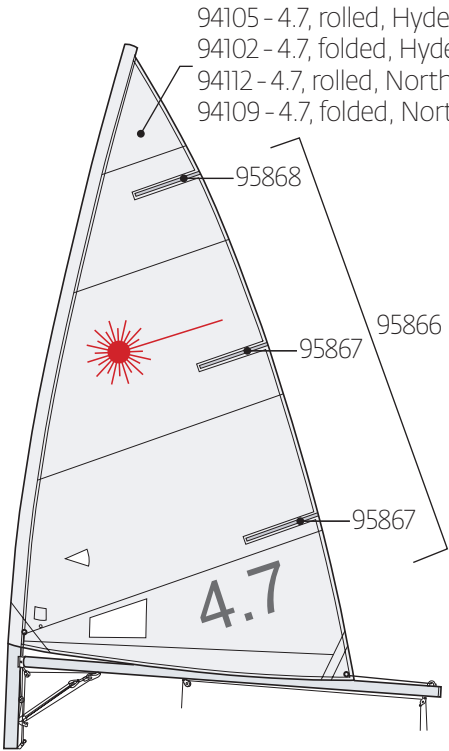

Laser Parts Locator

Laser Sails

- 94103 - Full rig, rolled, Hyde
- 94100 - Full rig, folded, Hyde
- 94110 - Full rig, rolled, North
- 94107 - Full rig, folded, North

- 94104 - Radial, rolled, Hyde
- 94101 - Radial, folded, Hyde
- 94111 - Radial, rolled, North
- 94108 - Radial, folded, North

- 94105 - 4.7, rolled, Hyde
- 94102 - 4.7, folded, Hyde
- 94112 - 4.7, rolled, North
- 94109 - 4.7, folded, North

- SAIL NUMBERS**
- 95843 9in, blue
 - 95844 9in, red
 - 95845 12in, blue
 - 95846 12in, red
 - 95853 12in, black