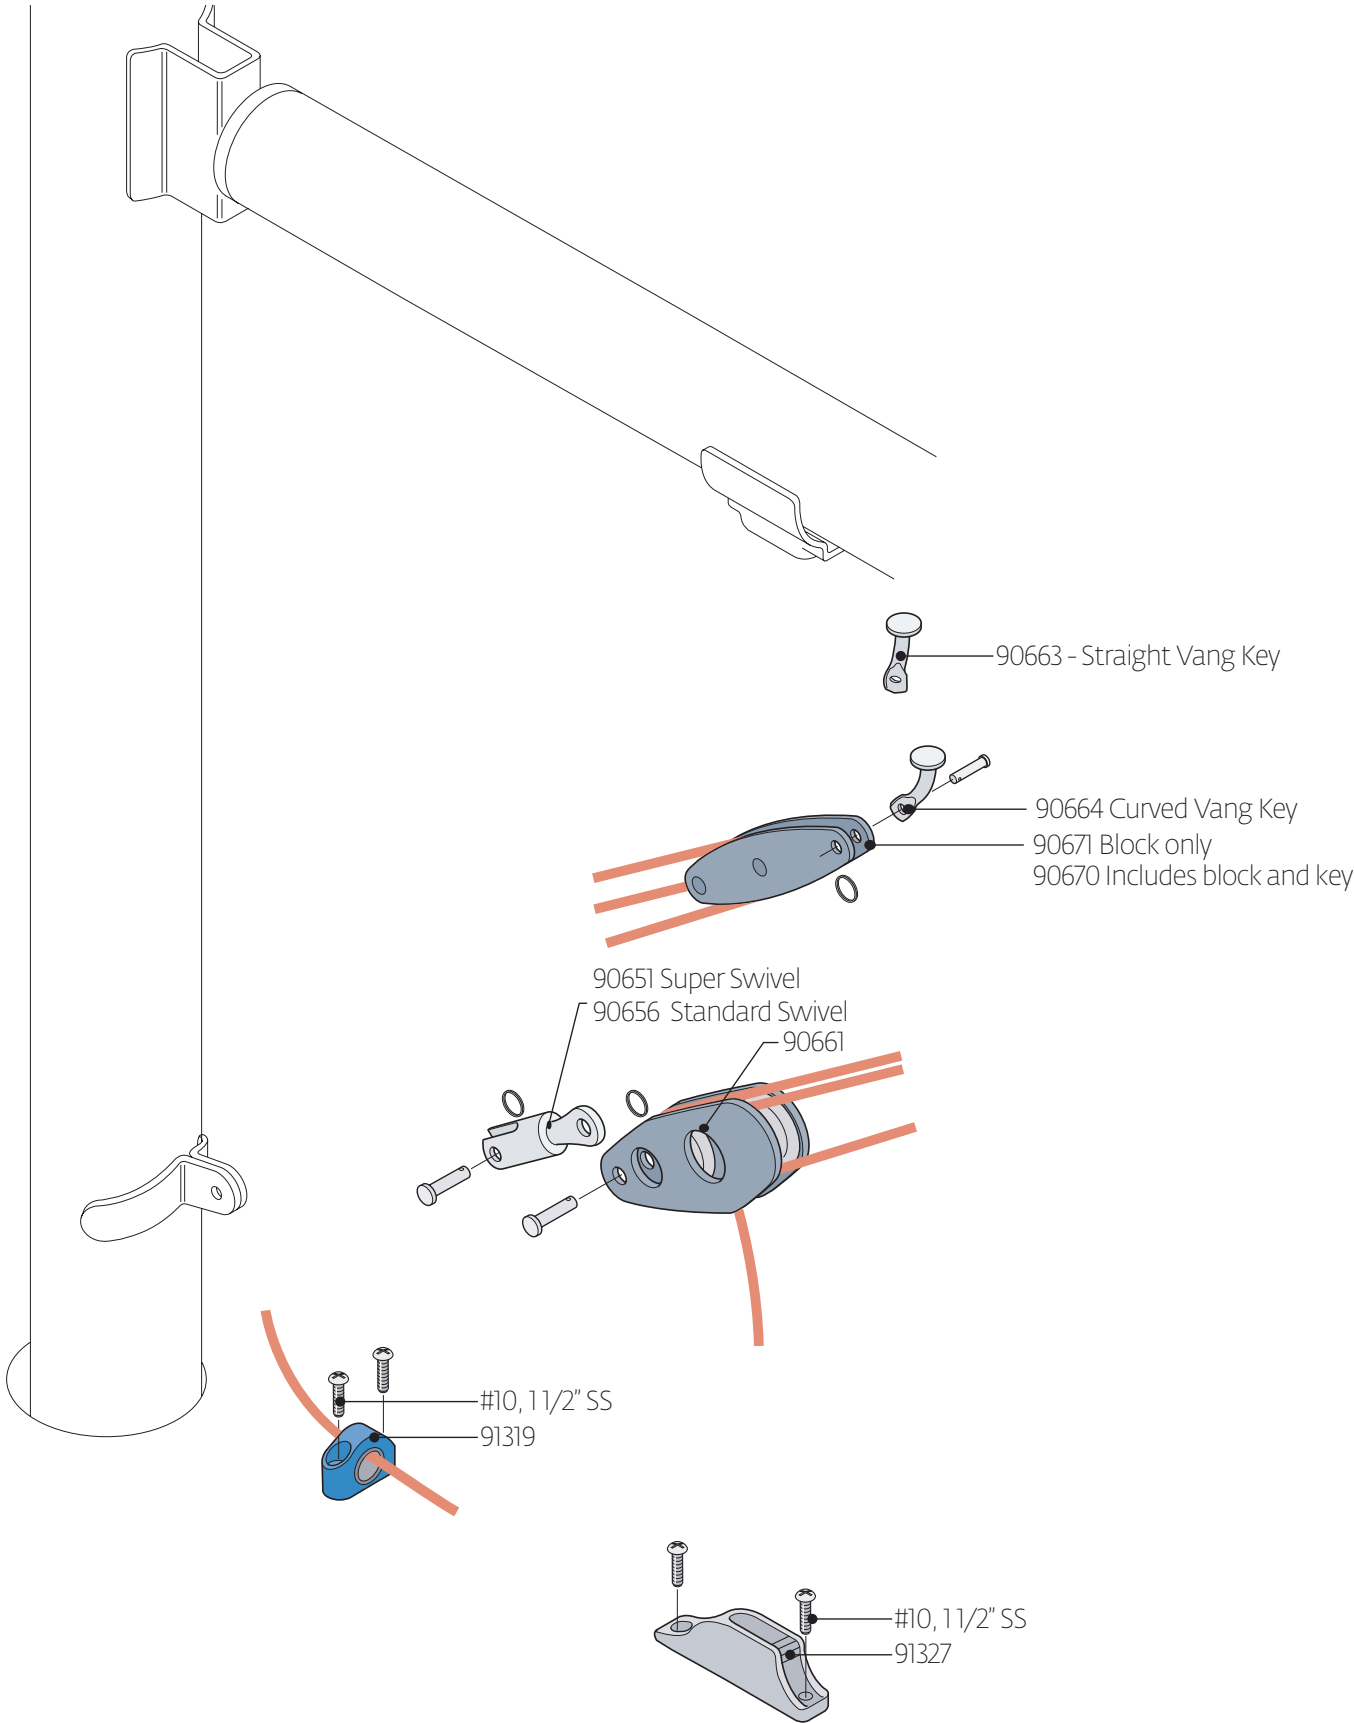

91009 Complete Autobailer

91351 Drain Bung Only

Laser Outhaul

Laser Race Outhaul

Laser XD Outhaul

Laser Gooseneck

Laser Vang

Laser Race Vang

Laser Rudder

LASER DRAIN PLUGS
With approximate year of use

- 91093 White Bayonette (2), used '70-'88
- 91086 RVO, Black (1), used '89-'97
- 91090 Holt, Grey (1), used '98-'01
- 91085 Beckson, Black (1), used '02-'07
- 91571 Holt Black used '08-current