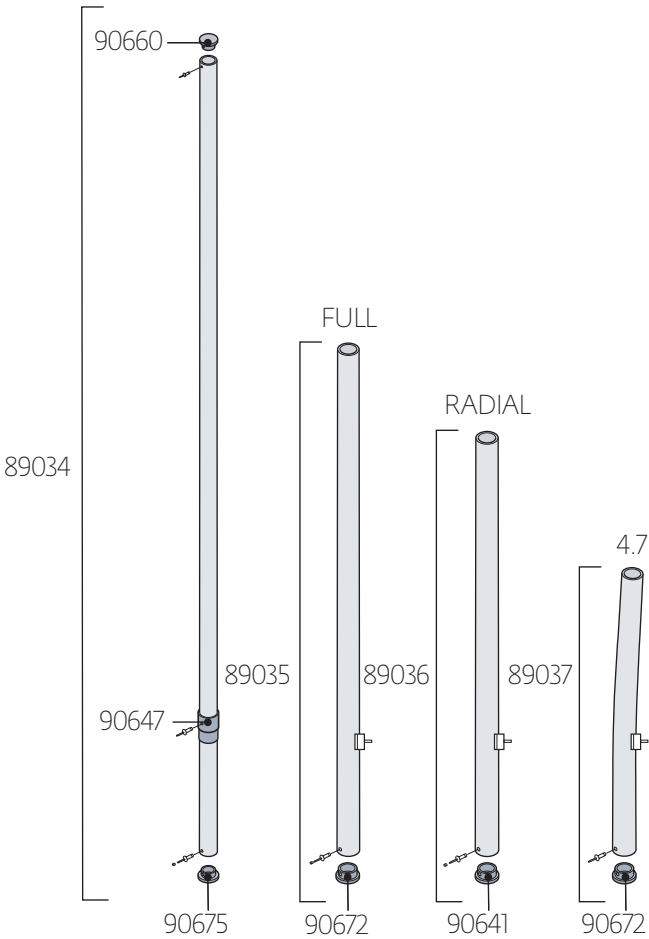

Laser Parts Locator

Laser Sails

- 94103 - Full rig, rolled, Hyde
- 94100 - Full rig, folded, Hyde
- 94110 - Full rig, rolled, North
- 94107 - Full rig, folded, North

- 94104 - Radial, rolled, Hyde
- 94101 - Radial, folded, Hyde
- 94111 - Radial, rolled, North
- 94108 - Radial, folded, North

- 94105 - 4.7, rolled, Hyde
- 94102 - 4.7, folded, Hyde
- 94112 - 4.7, rolled, North
- 94109 - 4.7, folded, North

- SAIL NUMBERS**
- 95843 9in, blue
 - 95844 9in, red
 - 95845 12in, blue
 - 95846 12in, red
 - 95853 12in, black