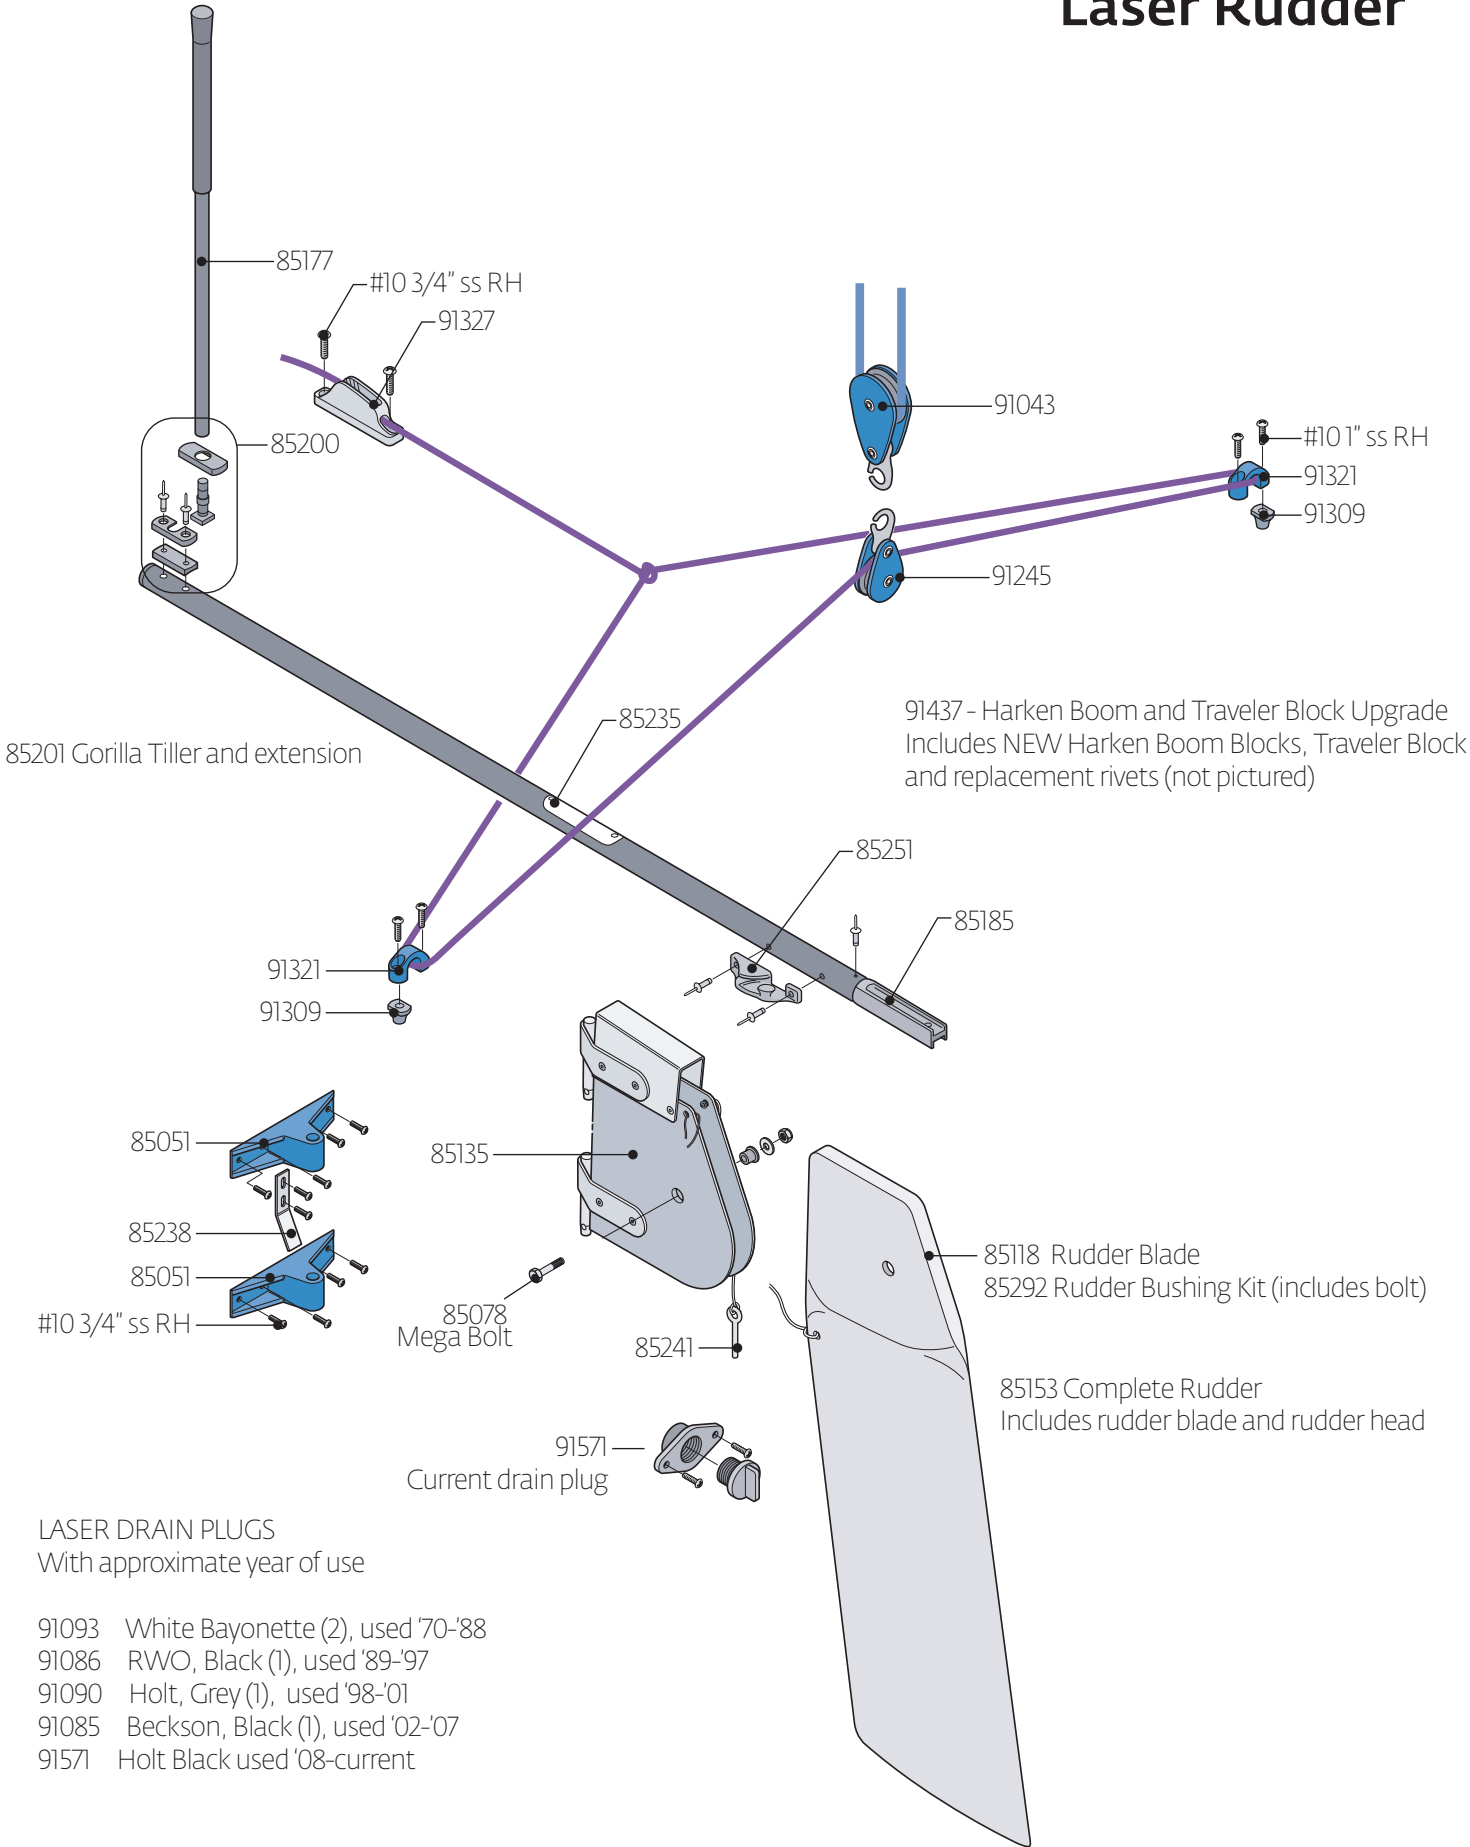

91009 Complete Autobailer

91351 Drain Bung Only

Laser Outhaul

Laser Race Outhaul

Laser XD Outhaul

Laser Gooseneck

Laser Vang

Laser Race Vang

Laser Rudder

LASER DRAIN PLUGS
With approximate year of use

- 91093 White Bayonette (2), used '70-'88
- 91086 RVO, Black (1), used '89-'97
- 91090 Holt, Grey (1), used '98-'01
- 91085 Beckson, Black (1), used '02-'07
- 91571 Holt Black used '08-current