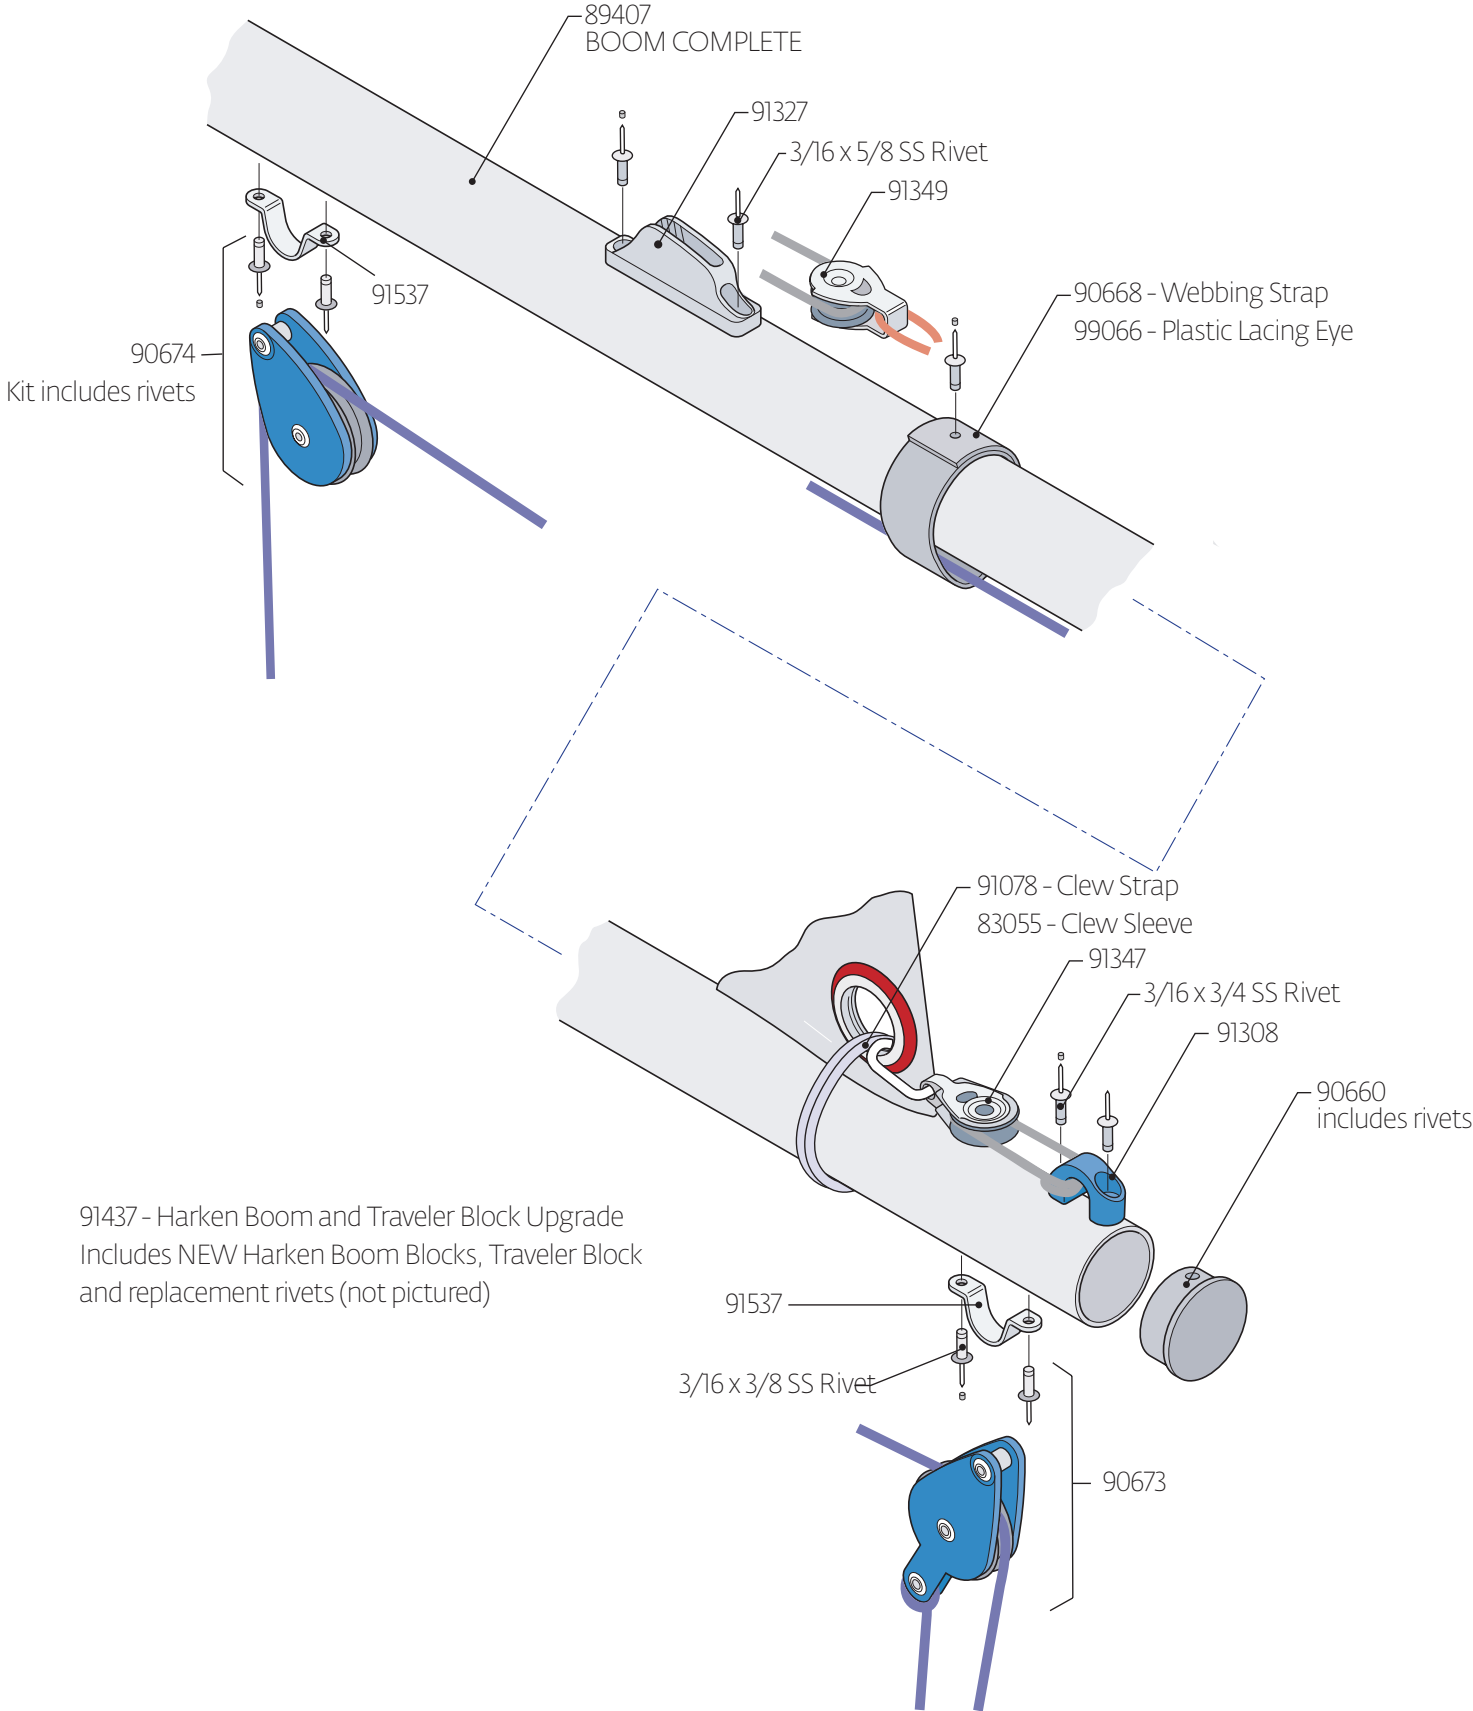

91009 Complete Autobailer

91351 Drain Bung Only

Laser Outhaul

Laser Race Outhaul

Laser XD Outhaul

Laser Gooseneck

Laser Vang

Laser Race Vang

Laser Rudder

LASER DRAIN PLUGS
With approximate year of use

- 91093 White Bayonette (2), used '70-'88
- 91086 RVO, Black (1), used '89-'97
- 91090 Holt, Grey (1), used '98-'01
- 91085 Beckson, Black (1), used '02-'07
- 91571 Holt Black used '08-current