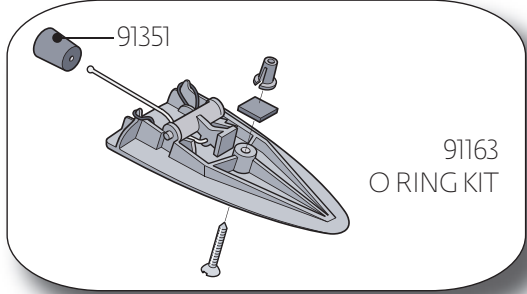

91009 Complete Autobailer