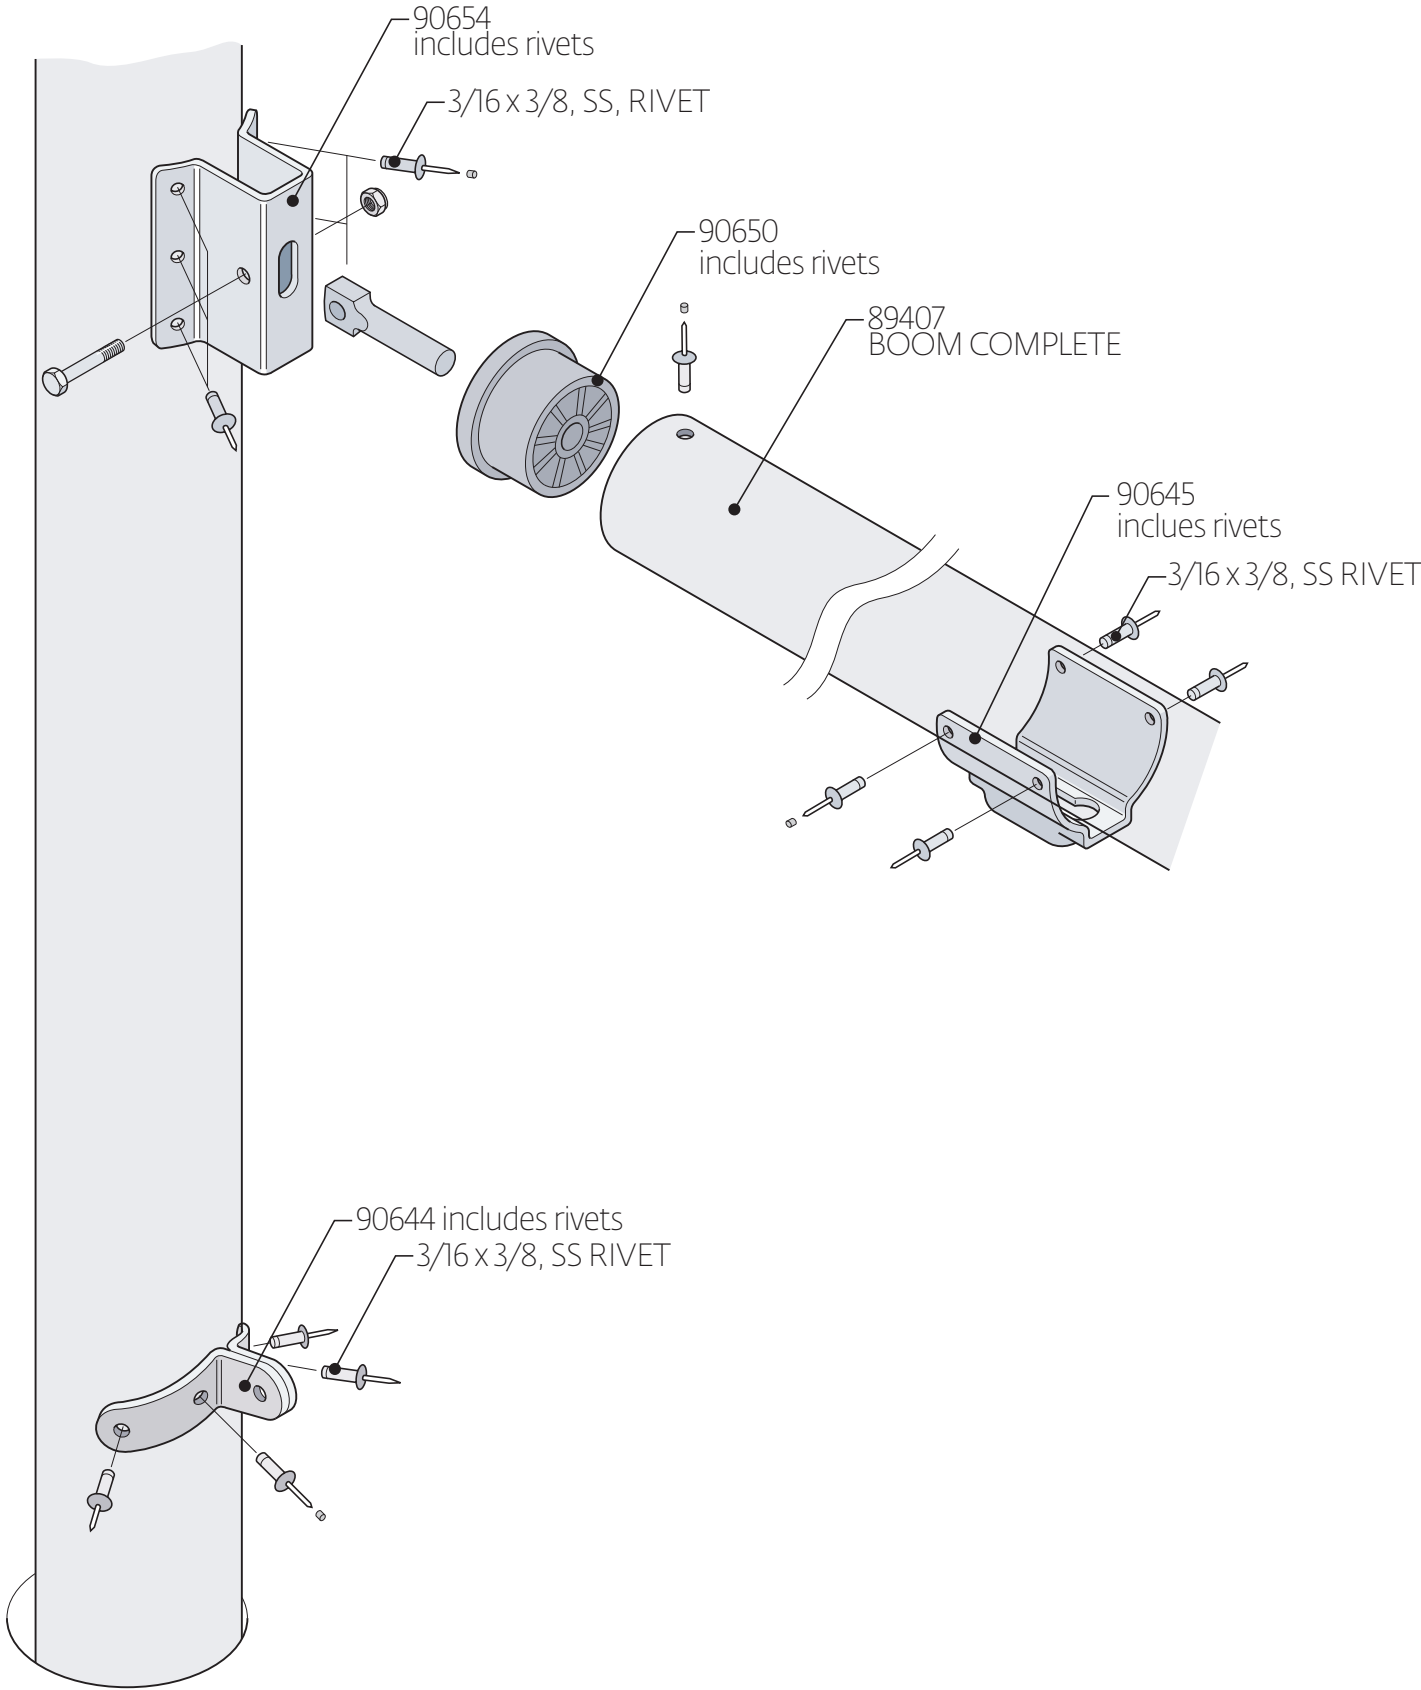

Laser Gooseneck