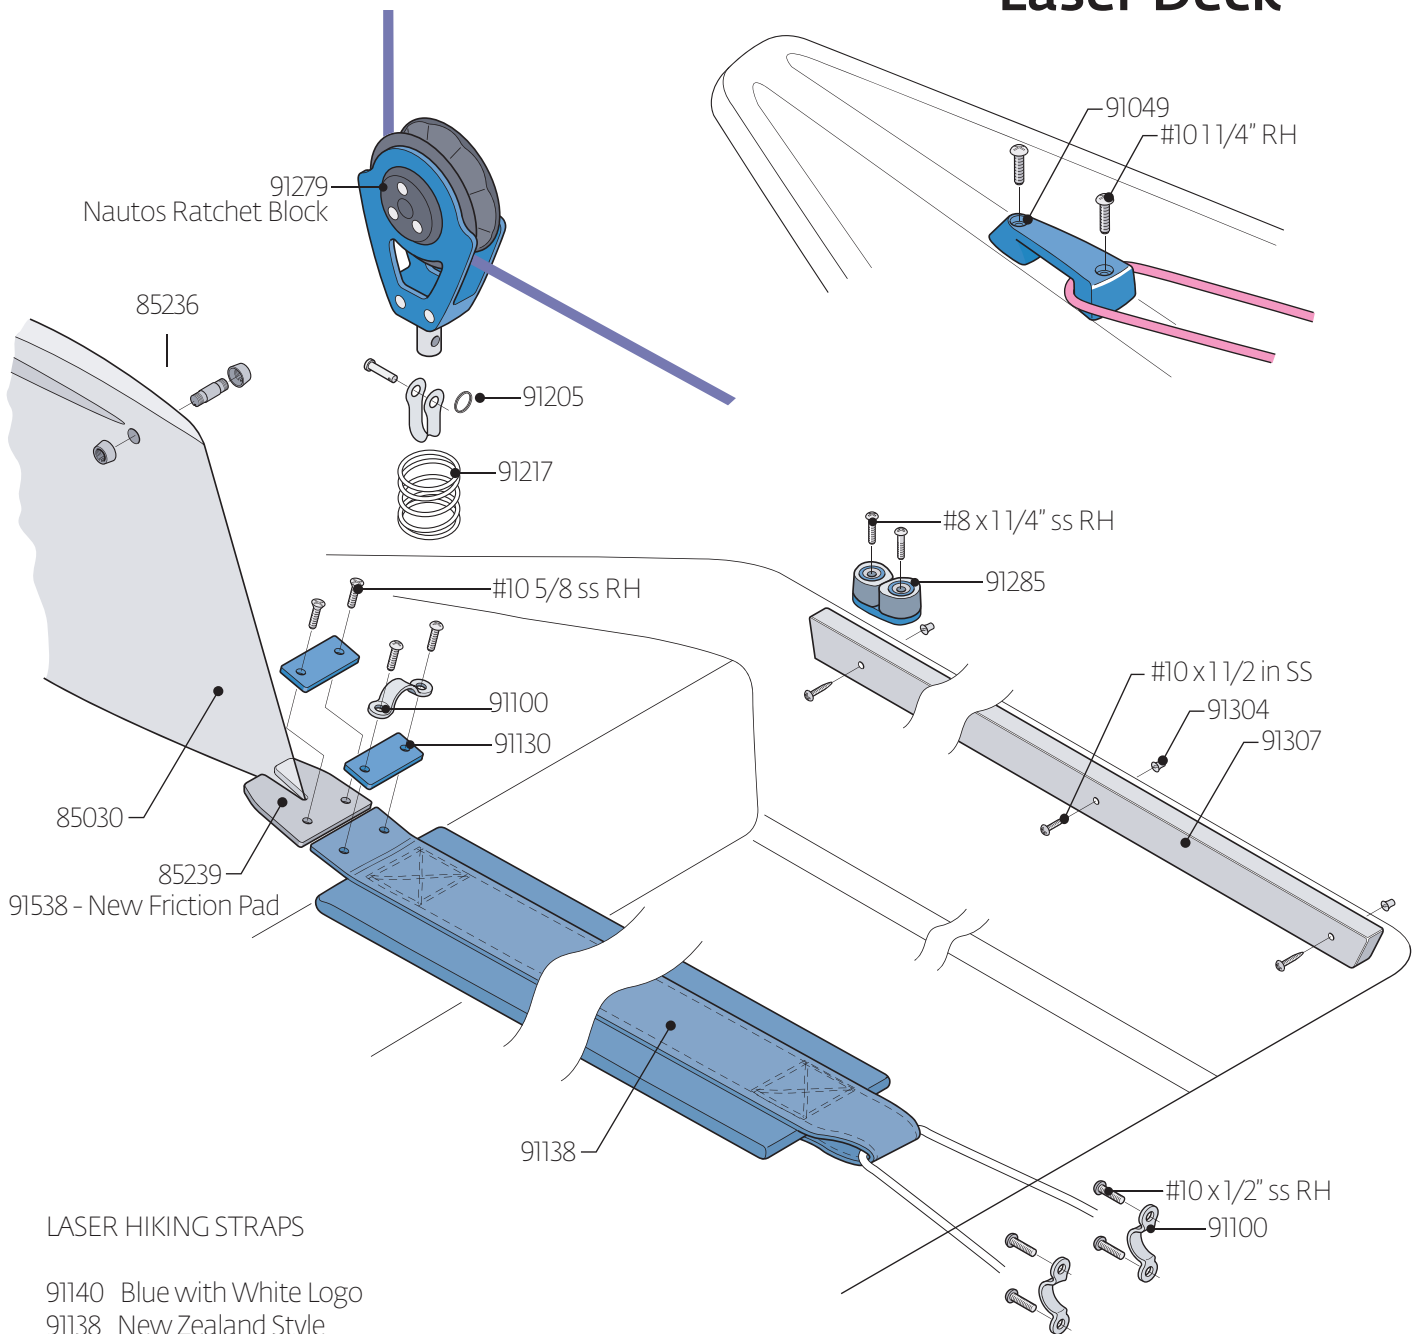

Laser Deck

LASER HIKING STRAPS

- 91140 Blue with White Logo
- 91138 New Zealand Style
- 91139 Black nylon webbing
- 91141 Grey 5in
- 91142 Seitech strap
- 91143 White with Blue Logo
- 91293 XD style
- 91432 Blue with White Logo

91009 Complete Bailer Assembly

91351 Drain Bung Only