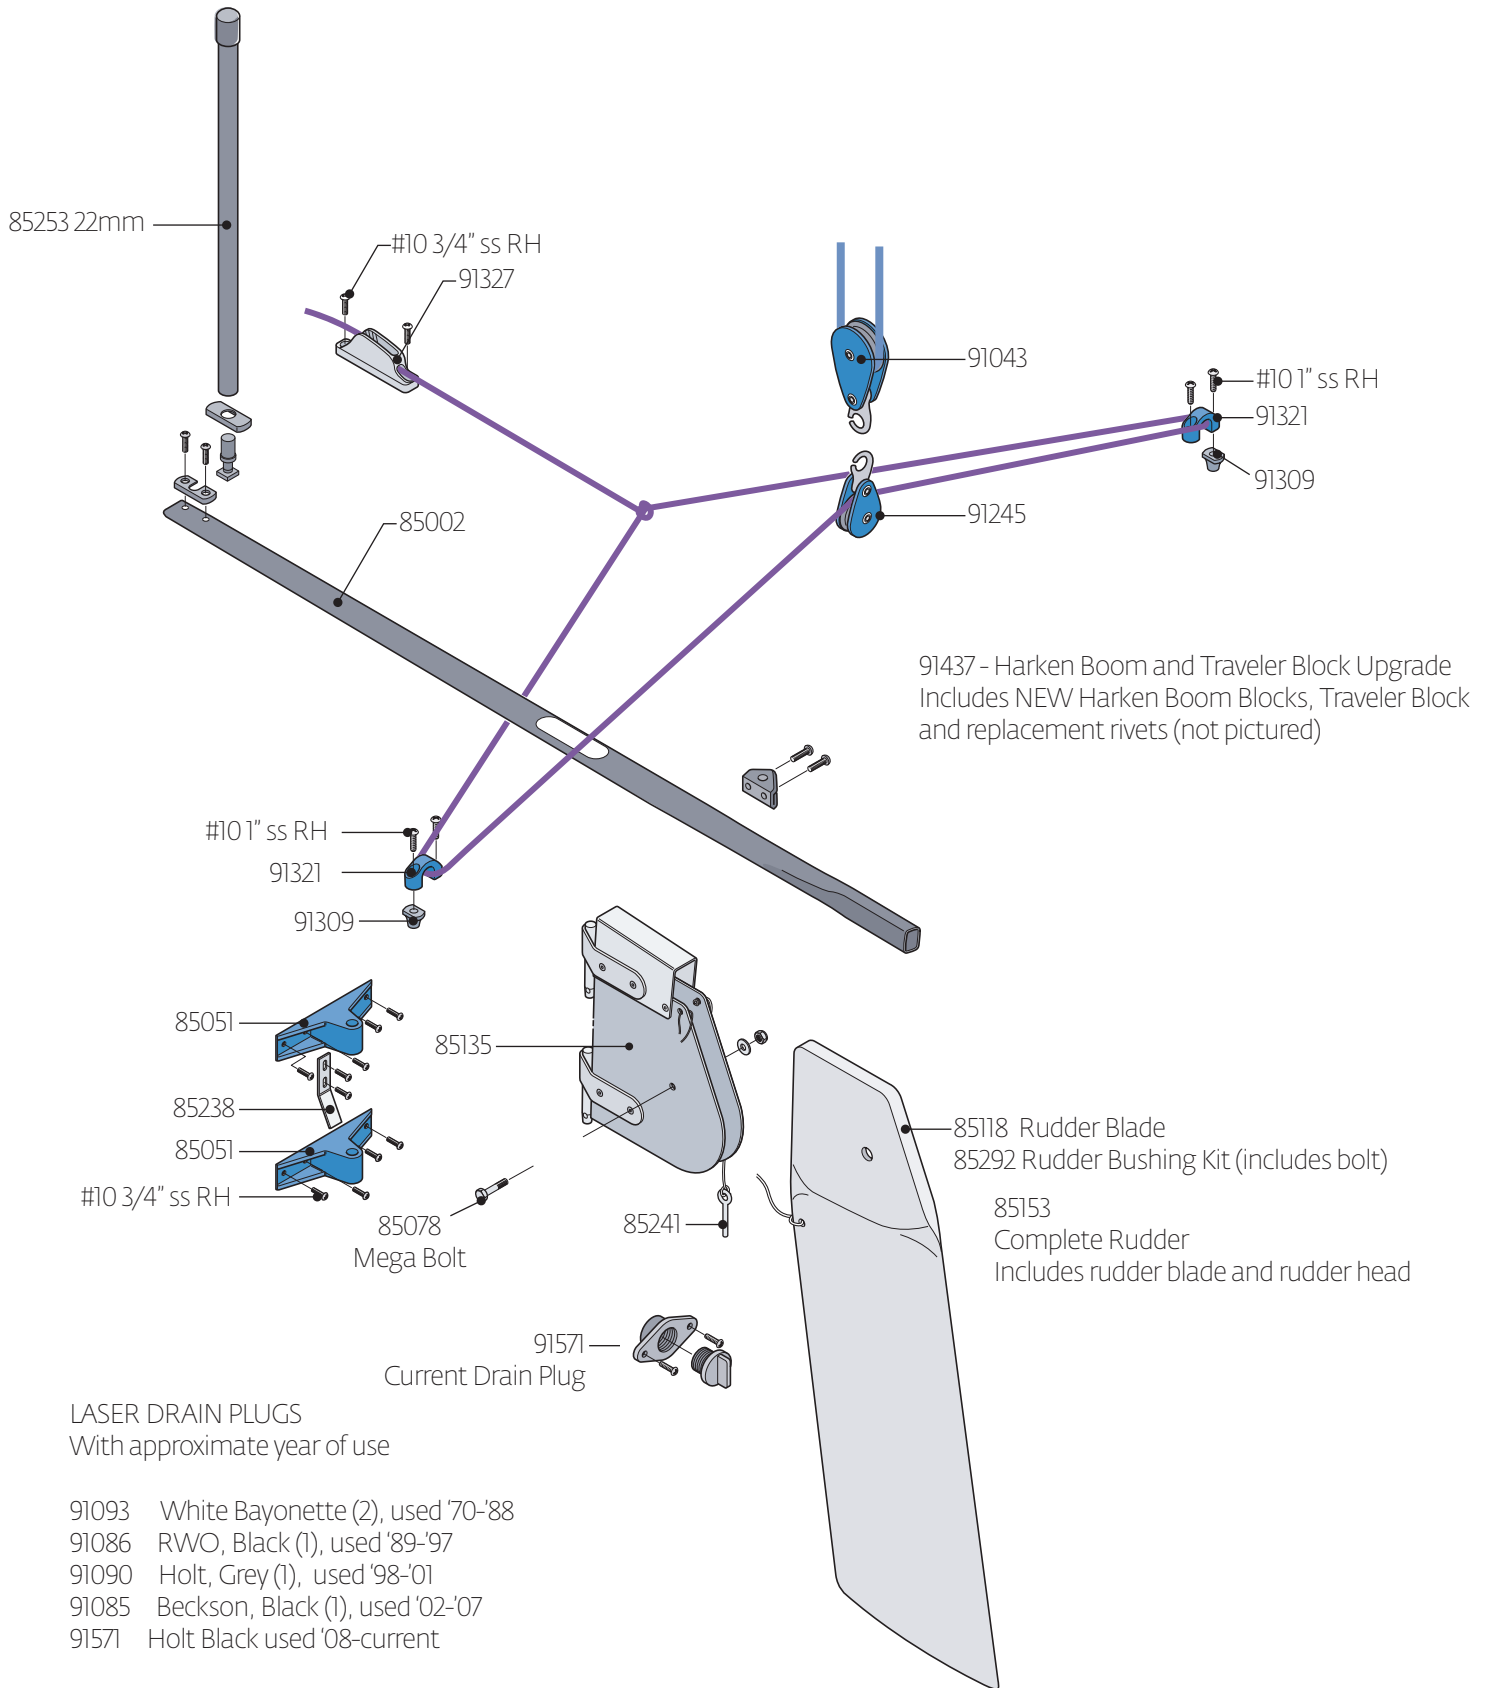

Laser XD Rudder