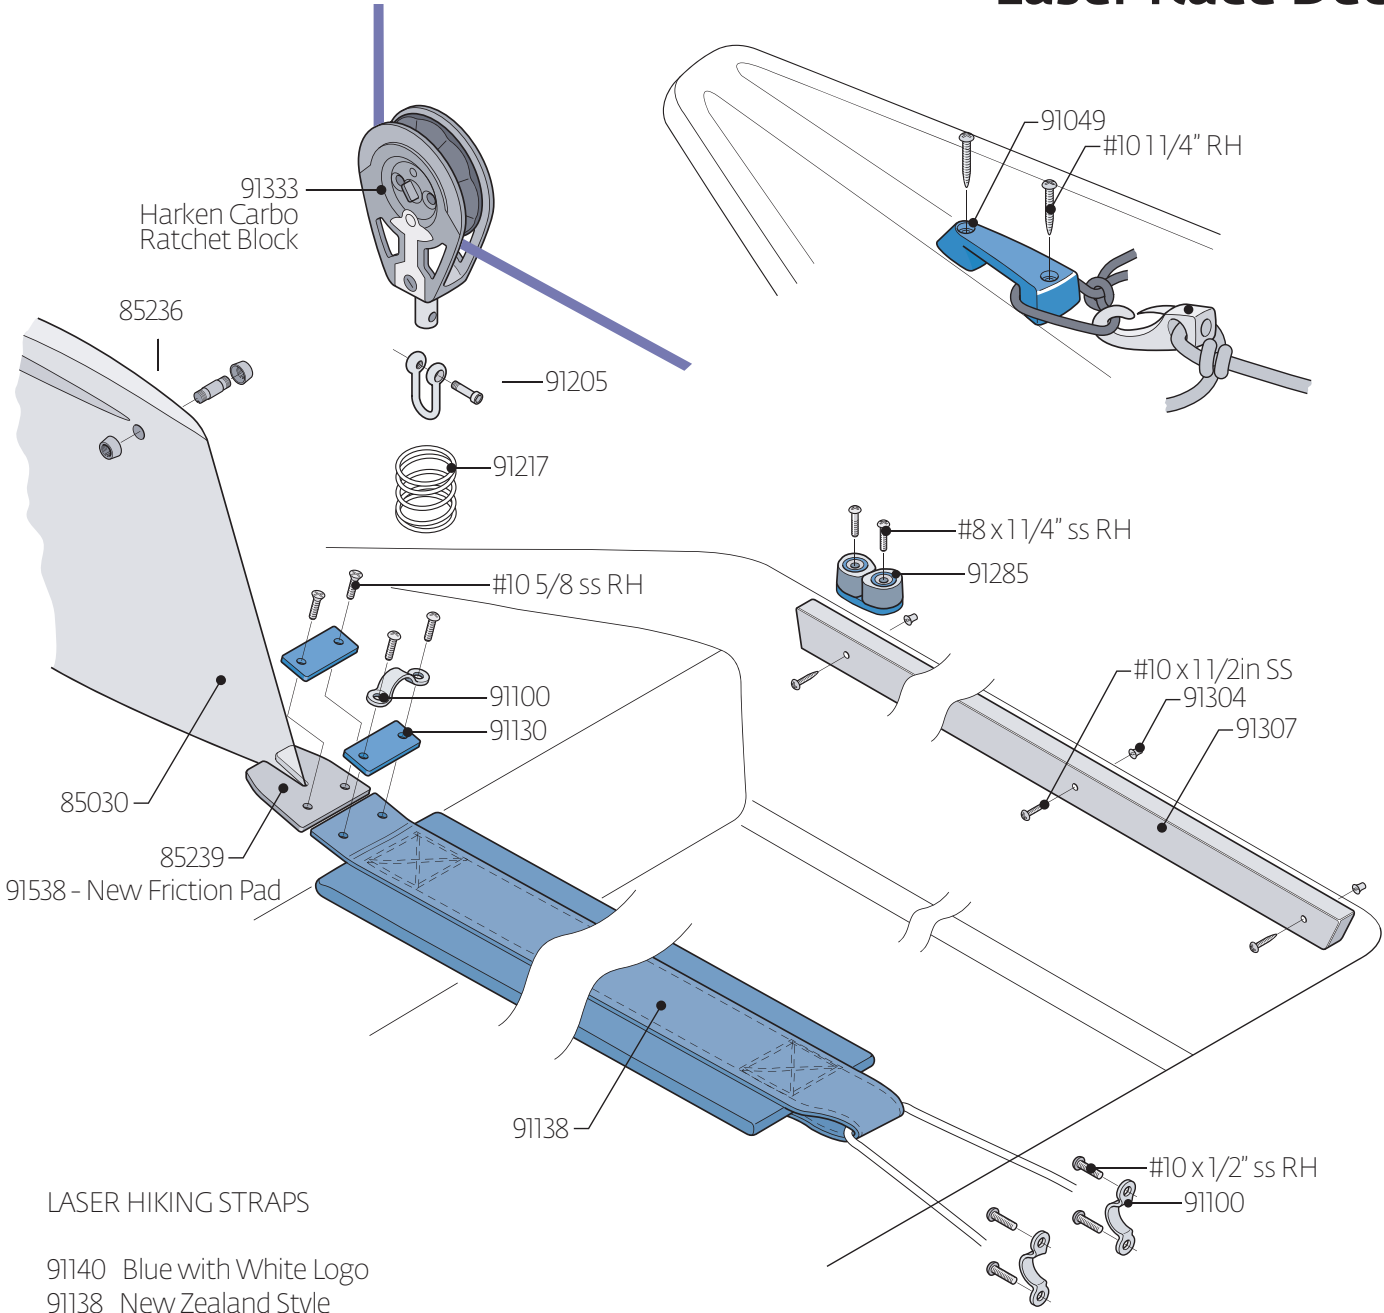

Laser Race Deck