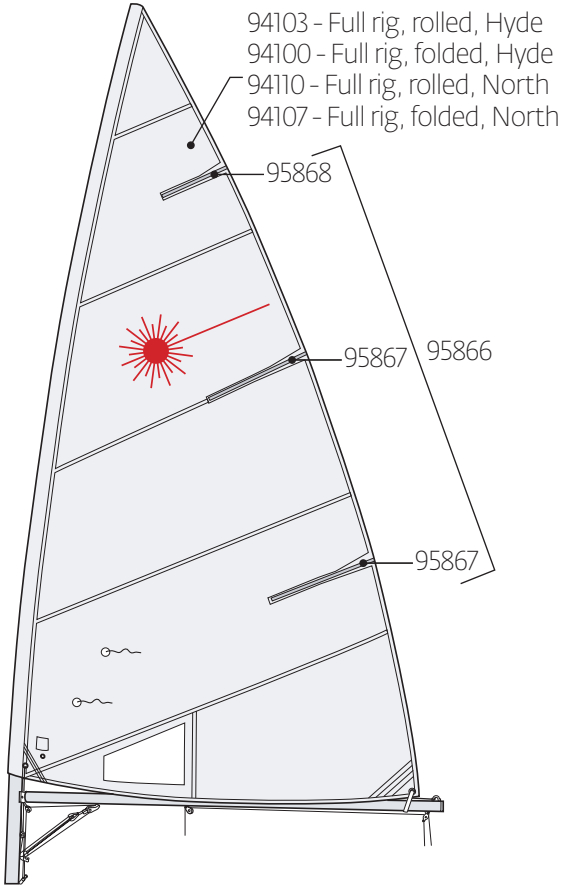

Laser Parts Locator

Laser Sails

- 94103 - Full rig, rolled, Hyde
- 94100 - Full rig, folded, Hyde
- 94110 - Full rig, rolled, North
- 94107 - Full rig, folded, North

- 94104 - Radial, rolled, Hyde
- 94101 - Radial, folded, Hyde
- 94111 - Radial, rolled, North
- 94108 - Radial, folded, North

- 94105 - 4.7, rolled, Hyde
- 94102 - 4.7, folded, Hyde
- 94112 - 4.7, rolled, North
- 94109 - 4.7, folded, North

- SAIL NUMBERS**
- 95843 9in, blue
 - 95844 9in, red
 - 95845 12in, blue
 - 95846 12in, red
 - 95853 12in, black