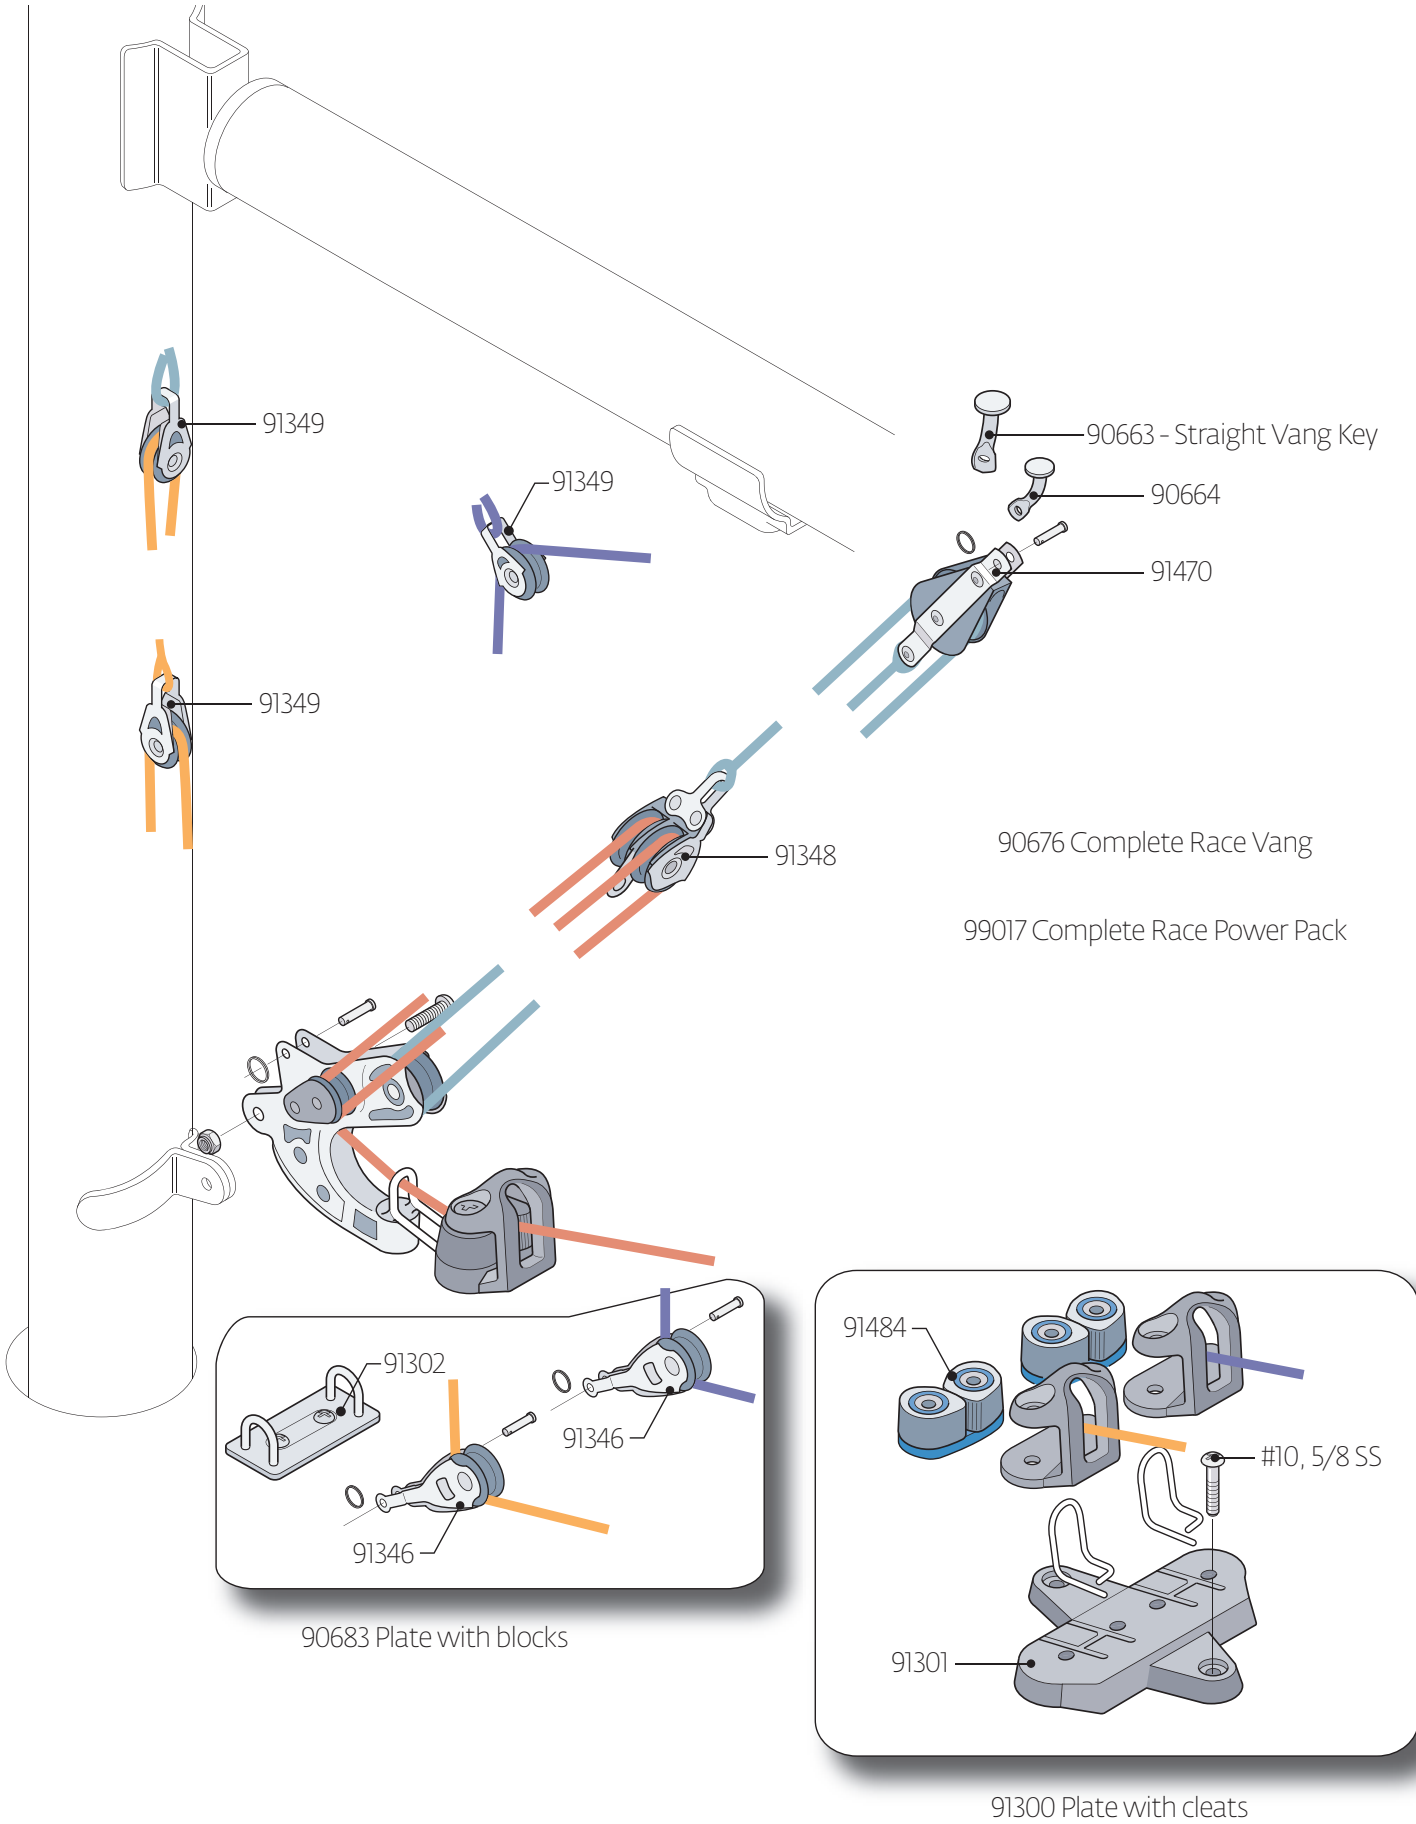

91009 Complete Autobailer

91351 Drain Bung Only

Laser Outhaul

Laser Race Outhaul

Laser XD Outhaul

Laser Gooseneck

Laser Vang

Laser Race Vang

Laser Rudder

LASER DRAIN PLUGS
With approximate year of use

- 91093 White Bayonette (2), used '70-'88
- 91086 RVO, Black (1), used '89-'97
- 91090 Holt, Grey (1), used '98-'01
- 91085 Beckson, Black (1), used '02-'07
- 91571 Holt Black used '08-current